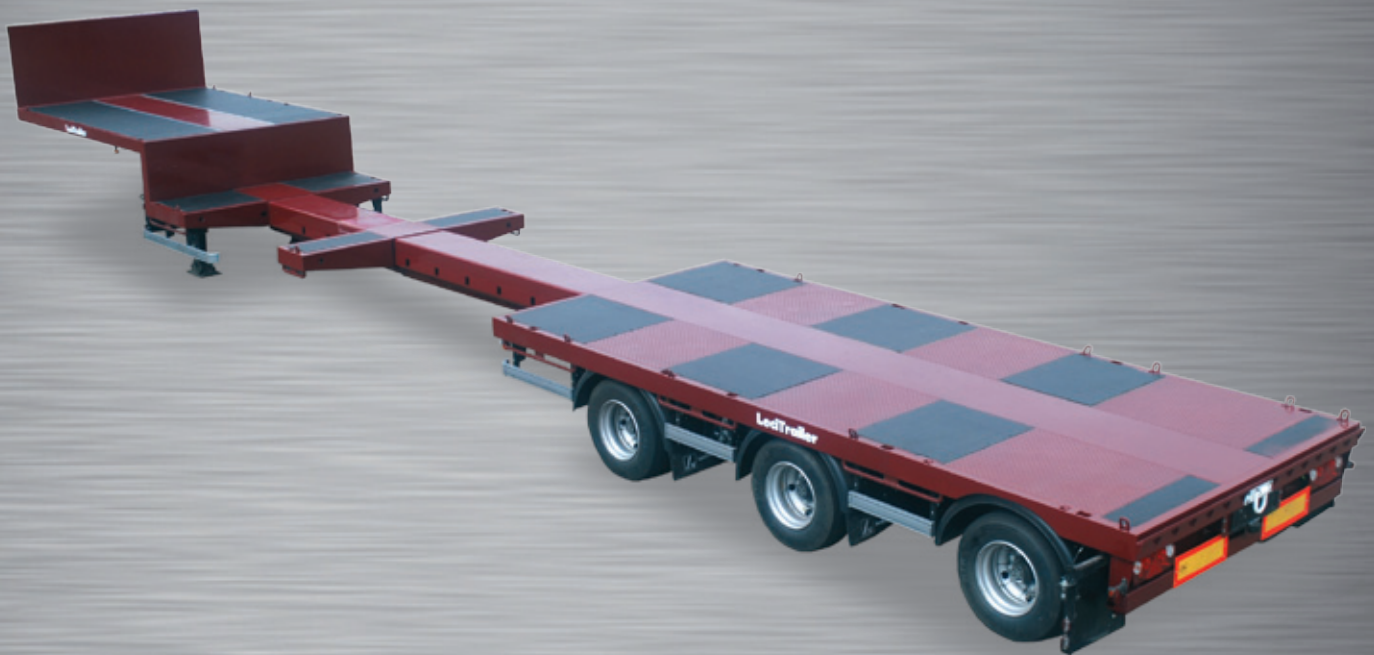

EXTENDABLE

GOOSENECK

LeciTrailer

DIMENSIONS

- **Length:** 12.350 mm. Extendable up to 18.600 mm.
- **Width:** 2.550 mm.
- **5th Wheel Height:** 1.150 mm. to 1.250 mm
- **Neck Height:** 660 mm.
- **King-pin distance to front:** 750 mm.

STRUCTURE

- Longitudinal varying profile tubular section made of high yield strength steel.
- Double section neck 250 mm. As per ISO 1726.
- Tubular telescopic structure, with pneumatical extension blocking.
- High yield strength steel crossmembers at 400mm distance.
- Hot laminated side rails with 11 pars rope hooks rims (2 Tons).
- Aluminium rear bumper.
- 2 speed reinforced mechanical landing legs.

AXLES/SUSPENSION

- 3 axles with drum brakes.
- Pneumatical suspension with 5 ways valve.
- 12 tyres 235/75 R 17,5.
- ABS 2S/2M.
- CE homologated 2 circuits brake installation.
- Pneumatical actuators parking brakes.